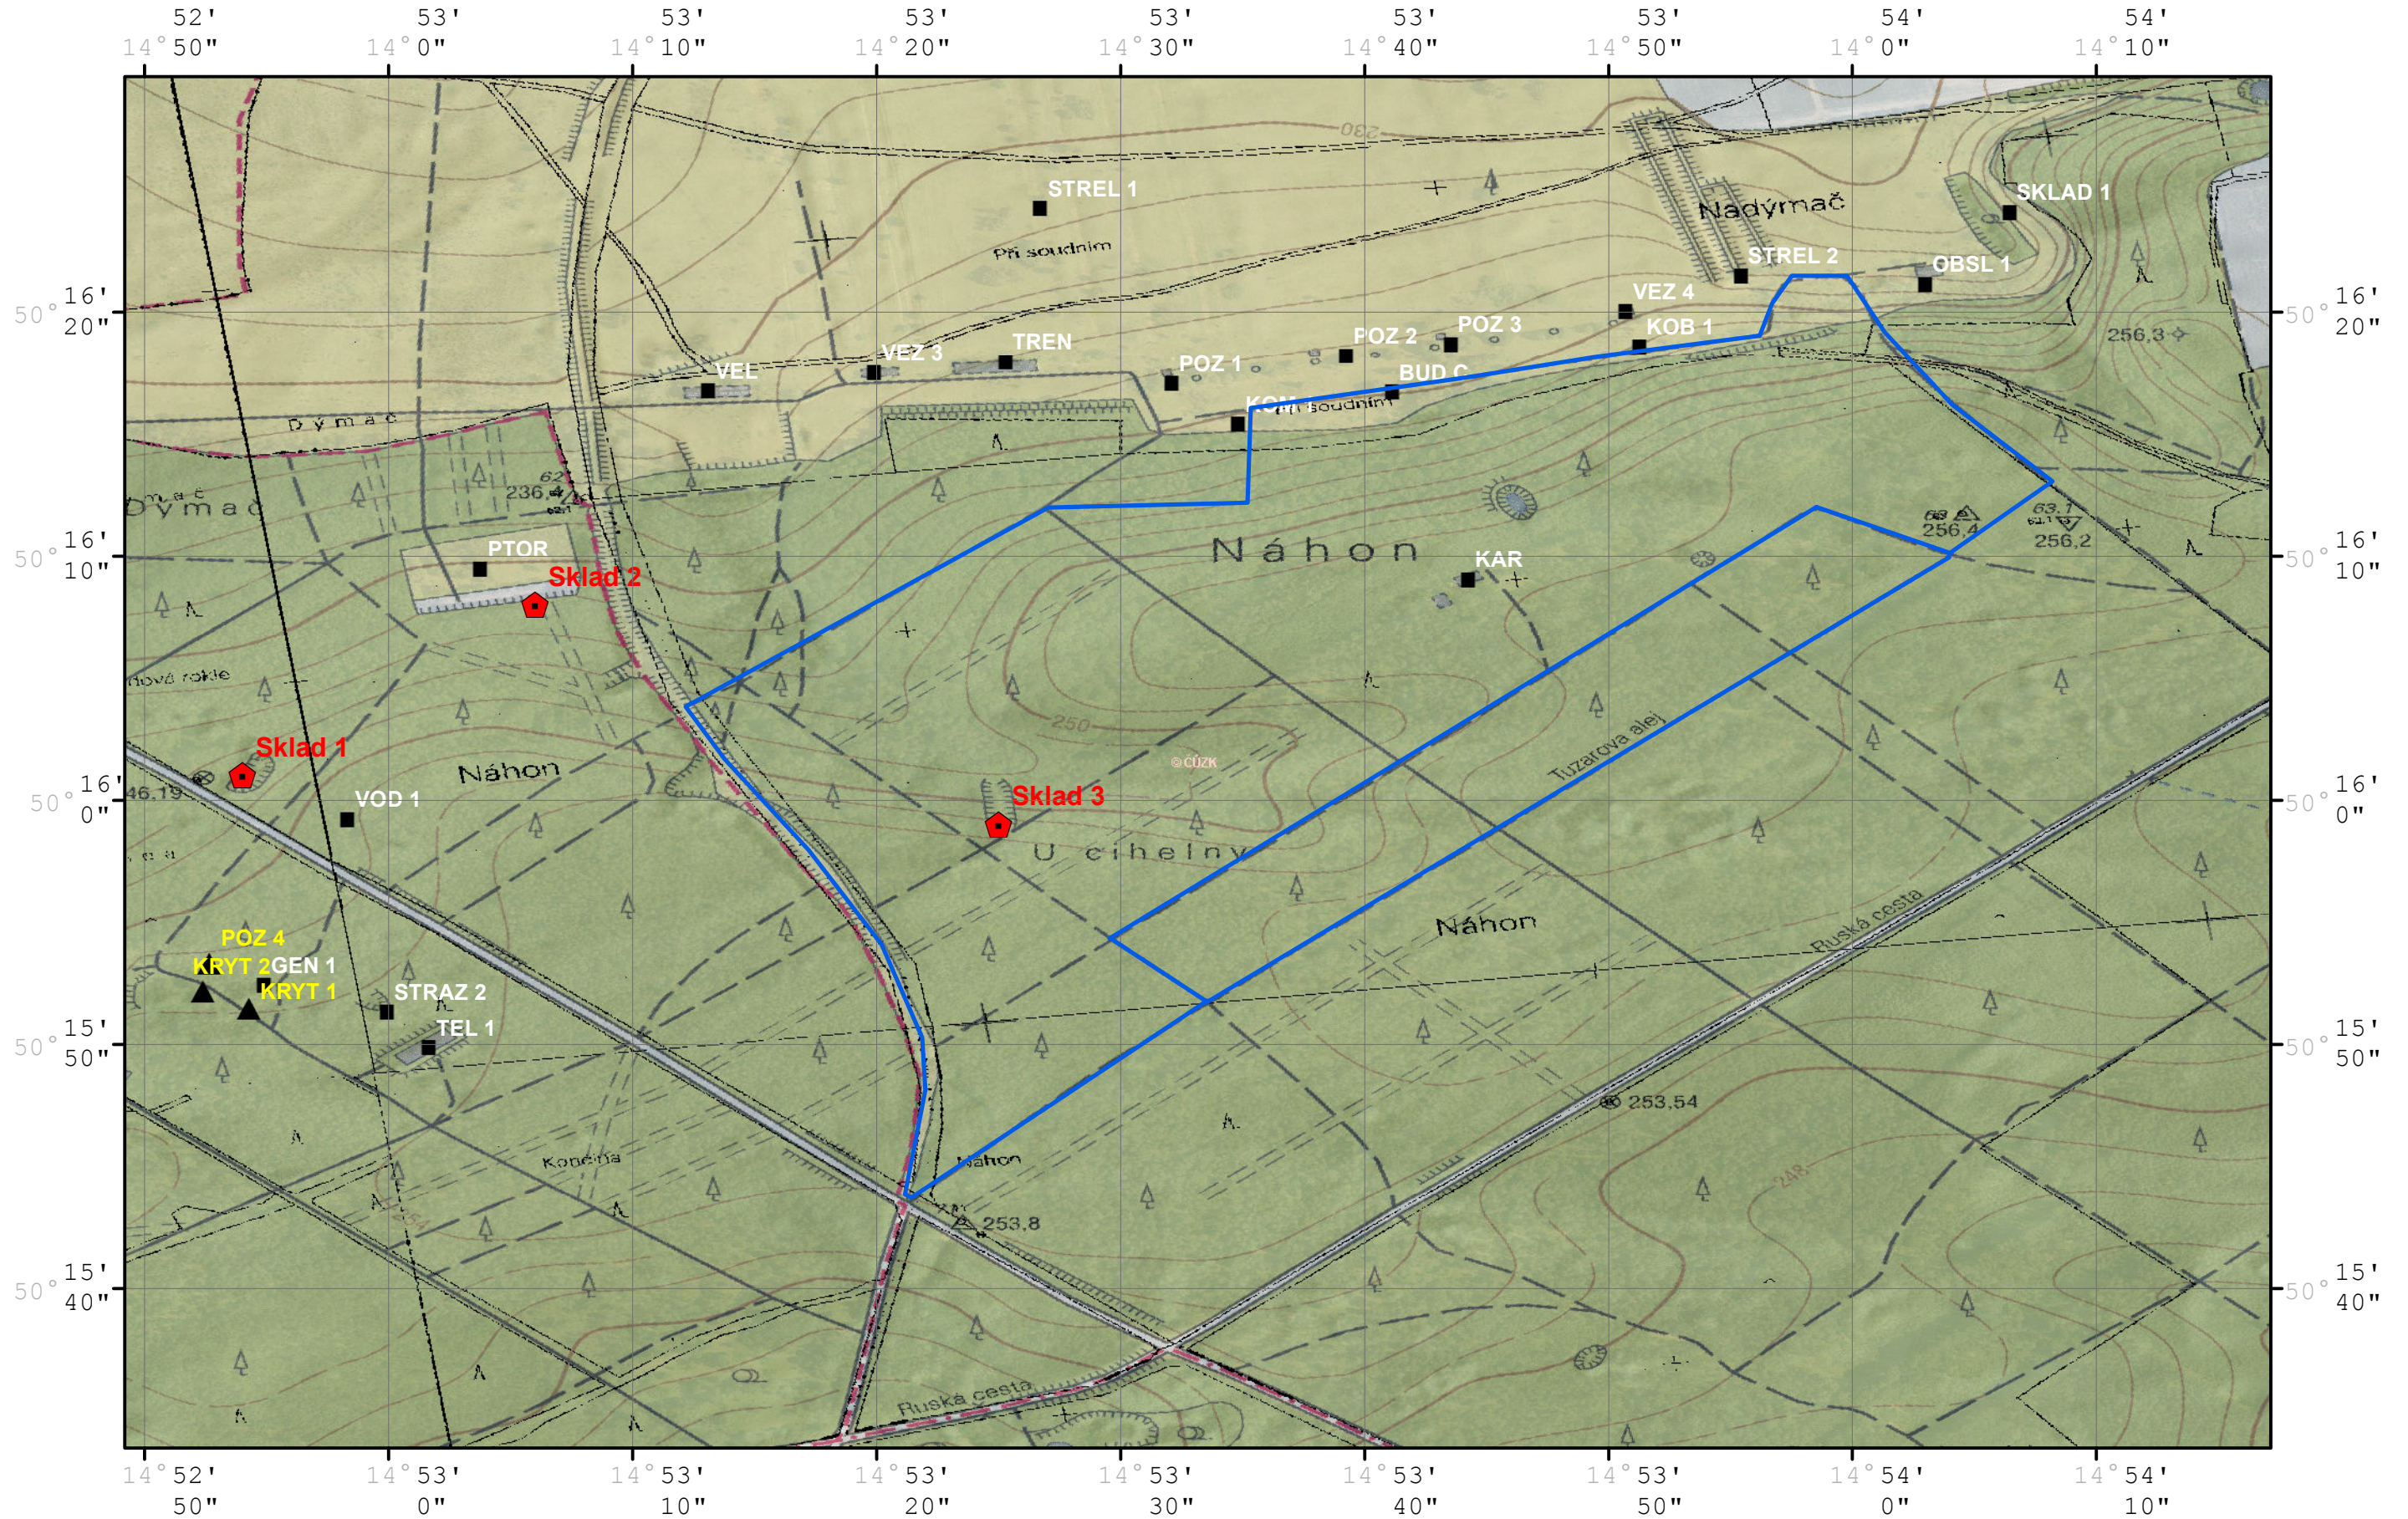

LIONG - BA

SHEET 50161452 FR

SERIES Y13A3D

0 50 100 200 300 400 500

Meters